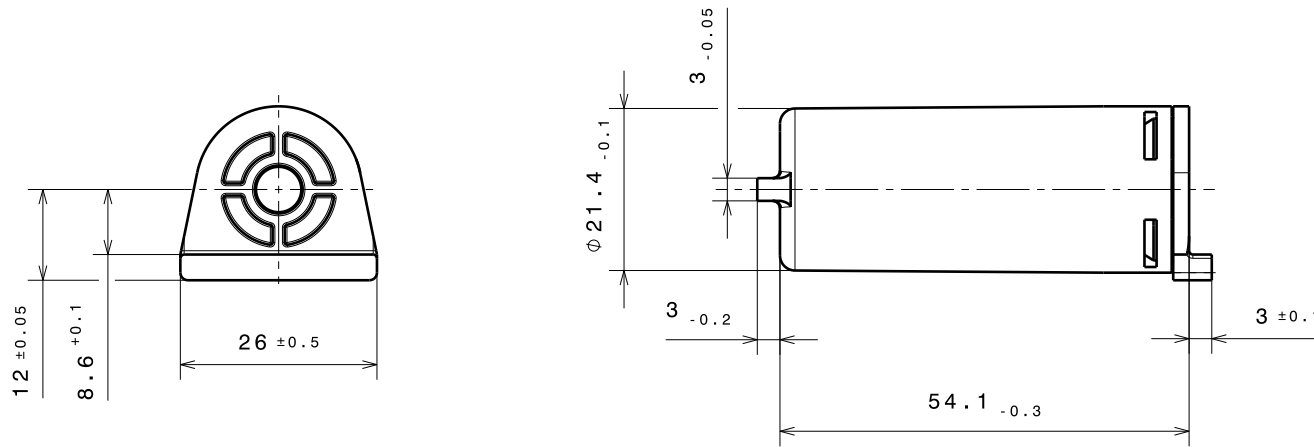

TECHNICAL DATA FOR REFERENCE ONLY!!

Torque at 23°C and 20 rpm.	color
85±15 Ncm	grey
65±12 Ncm	blue

54 mm HINGE DAMPER
30394
PART NO. 30394-9-0X-05X