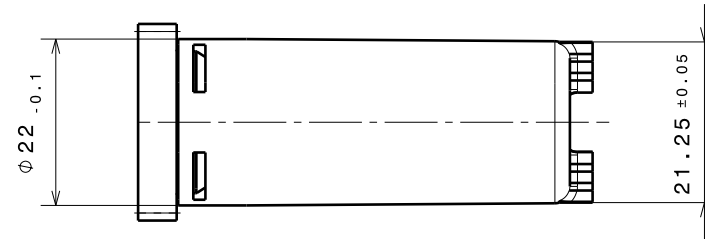

TECHNICAL DATA FOR REFERENCE ONLY!!

Torque at 23°C and 20 rpm.	color
85±15 Ncm	grey
65±12 Ncm	blue

54 mm HINGE DAMPER
30394
PART NO. 30394-9-0X-05X