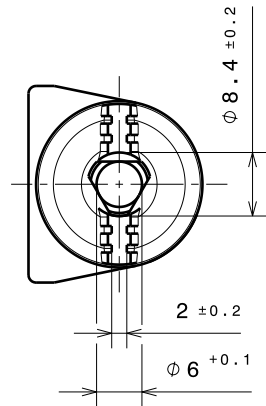

TECHNICAL DATA FOR REFERENCE ONLY!!

Torque at 23°C and 20 rpm.	color
85±15 Ncm	grey
65±12 Ncm	blue

54 mm HINGE DAMPER
30394
PART NO. 30394-9-0X-05X