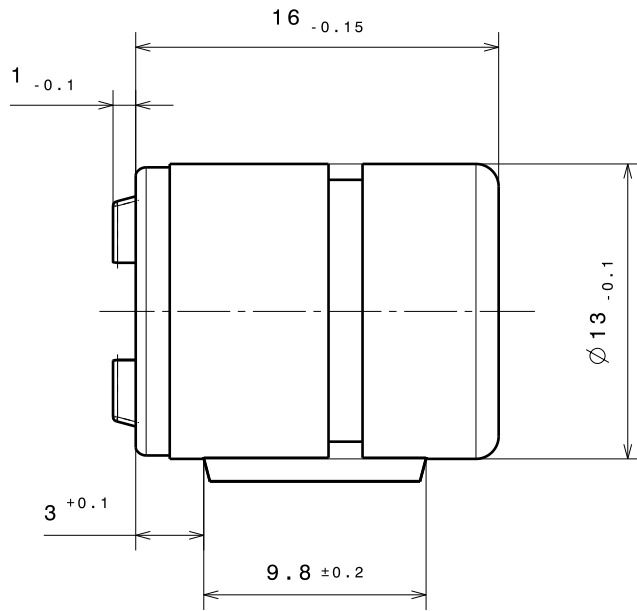

TECHNICAL DATA FOR REFERENCE ONLY!!

Torque at 23°C and 20 rpm.

**5.0 ± 0.5 Ncm**

16 mm HINGE DAMPER  
1 mm RIB

**30556**

PART NO. 30556-9-XX-00X