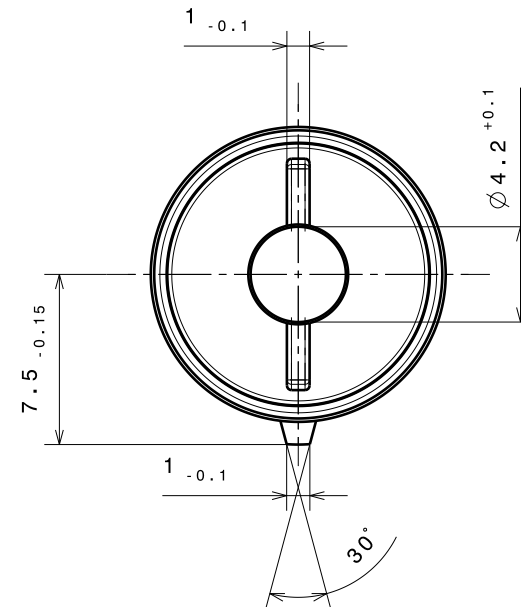

TECHNICAL DATA FOR REFERENCE ONLY!!

Torque at 23°C and 20 rpm.

**5.0 ± 0.5 Ncm**

16 mm HINGE DAMPER  
1 mm RIB

**30556**

PART NO. 30556-9-XX-00X