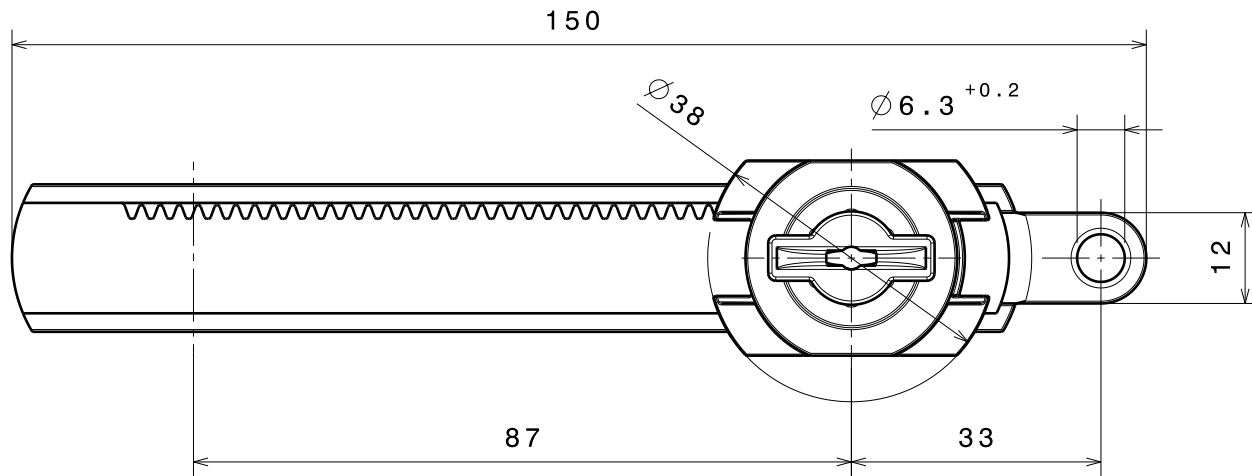

TECHNICAL DATA FOR REFERENCE ONLY!!

UNIT LINEARDAMPER
30620-9-xx-03x

DIRECTION OF DAMPING

UNIT LINEARDAMPER
30621-9-xx-03x

DIRECTION OF DAMPING

Torque at 23°C and 20 rpm.	Torque ID
12.00 ± 2.00 Ncm	M
9.00 ± 1.50 Ncm	F
7.00 ± 1.20 Ncm	L
5.40 ± 0.90 Ncm	Z
4.00 ± 0.70 Ncm	E
3.00 ± 0.60 Ncm	S
2.40 ± 0.50 Ncm	C
2.20 ± 0.50 Ncm	Y

LINEAR DAMPER
1 way

30620/21

PART NO. 30620/21-9-0X-03X