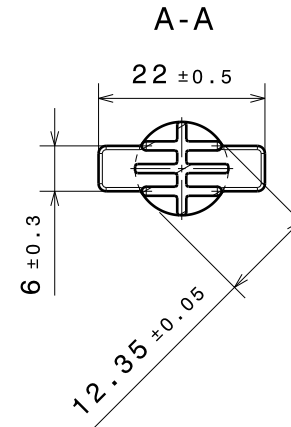

TECHNICAL DATA FOR REFERENCE ONLY!!

UNIT LINEARDAMPER
30620-9-xx-03x

DIRECTION OF DAMPING

UNIT LINEARDAMPER
30621-9-xx-03x

DIRECTION OF DAMPING

Torque at 23°C and 20 rpm.	Torque ID
12.00 ± 2.00 Ncm	M
9.00 ± 1.50 Ncm	F
7.00 ± 1.20 Ncm	L
5.40 ± 0.90 Ncm	Z
4.00 ± 0.70 Ncm	E
3.00 ± 0.60 Ncm	S
2.40 ± 0.50 Ncm	C
2.20 ± 0.50 Ncm	Y

LINEAR DAMPER
1 way

30620/21

PART NO. 30620/21-9-0X-03X