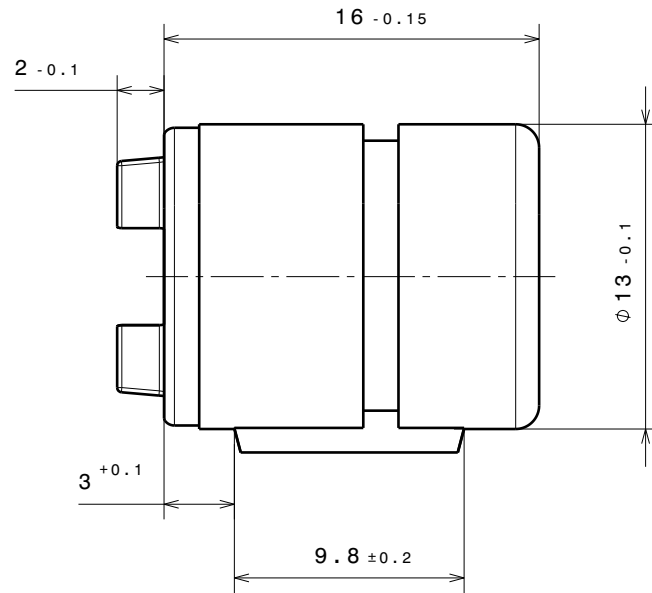

TECHNICAL DATA FOR REFERENCE ONLY!!

Torque at 23°C and 20 rpm.

8±1.3 Ncm

16 mm HINGE DAMPER
 2 mm RIB

30657

PART NO. 30657-9-0X-00X