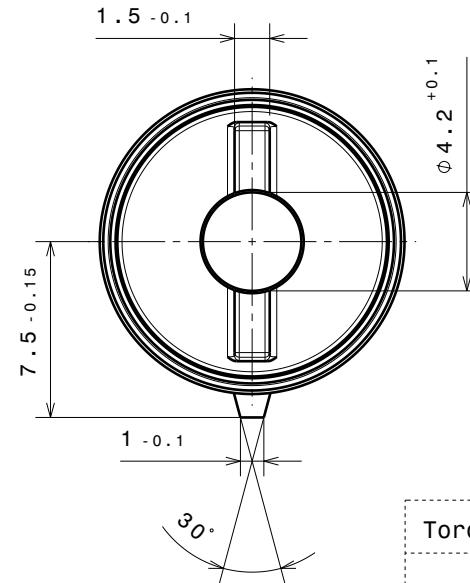

TECHNICAL DATA FOR REFERENCE ONLY!!

Torque at 23°C and 20 rpm.

8±1.3 Ncm

16 mm HINGE DAMPER
 2 mm RIB

30657

PART NO. 30657-9-0X-00X