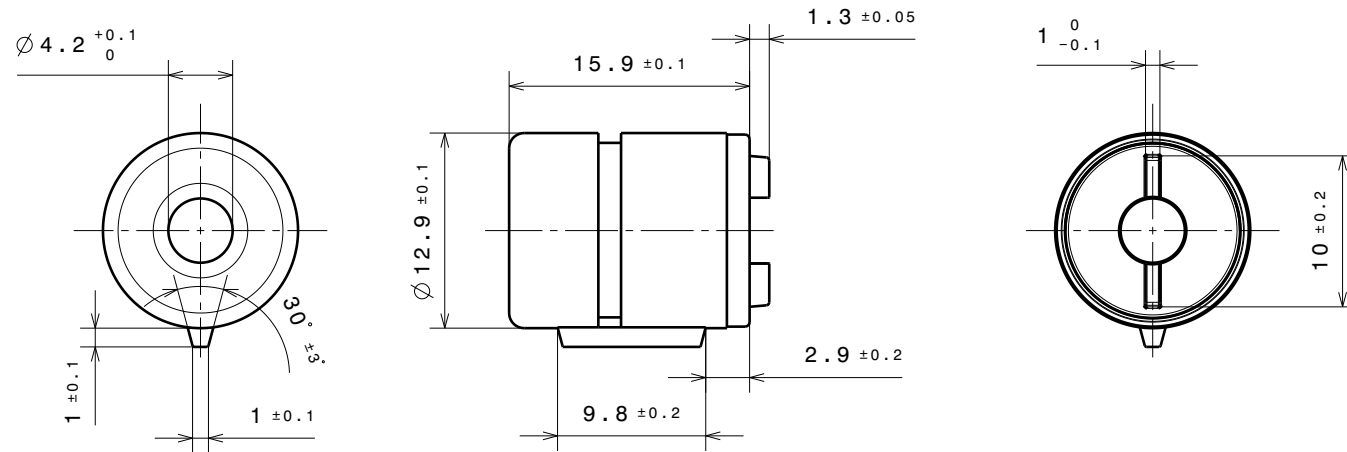

TECHNICAL DATA FOR REFERENCE ONLY!!

Torque at 23°C and 20 rpm.

**$5.0 \pm 1.0$  Ncm**

16MM HINGE DAMPER  
 1.3MM RIB HEIGHT

**43005679**

PART NO. 43-005679