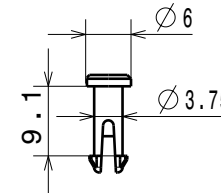

**TECHNICAL DATA FOR REFERENCE ONLY!!**

UNIT LINEARDAMPER WITH SWITCH POS. A  
 46-0072XX

DIRECTION OF DAMPING

UNIT LINEARDAMPER WITH SWITCH POS. B  
 46-0072XX

DIRECTION OF DAMPING

Note: Rack is available in different lengths upon request.

Force (N at 22.5mm/sec)	Force ID
28 ± 4.0	G
22 ± 4.0	W
17 ± 3.0	R
12 ± 2.5	A
6.5 ± 1.0	T

LINEAR DAMPER

1 way

**PART NO.**

**46007FRS**