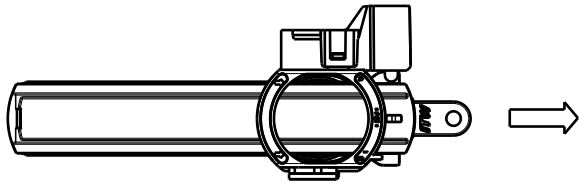

**TECHNICAL DATA FOR REFERENCE ONLY!!**

UNIT LINEARDAMPER WITH SWITCH POS. A  
 46-0072XX

DIRECTION OF DAMPING

UNIT LINEARDAMPER WITH SWITCH POS. B  
 46-0072XX

DIRECTION OF DAMPING

Note: Rack is available in different lengths upon request.

Force (N at 22.5mm/sec)	Force ID
28 ± 4.0	G
22 ± 4.0	W
17 ± 3.0	R
12 ± 2.5	A
6.5 ± 1.0	T

LINEAR DAMPER

1 way

**PART NO.**

**46007FRS**