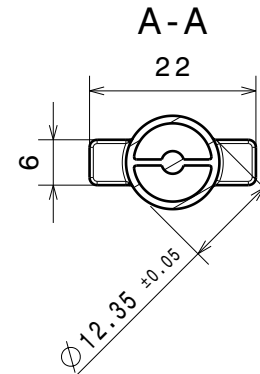

**TECHNICAL DATA FOR REFERENCE ONLY!!**

UNIT LINEARDAMPER WITH SWITCH POS. A  
 46-0072XX

DIRECTION OF DAMPING

UNIT LINEARDAMPER WITH SWITCH POS. B  
 46-0072XX

DIRECTION OF DAMPING

Note: Rack is available in different lengths upon request.

Force (N at 22.5mm/sec)	Force ID
28 ± 4.0	G
22 ± 4.0	W
17 ± 3.0	R
12 ± 2.5	A
6.5 ± 1.0	T

LINEAR DAMPER

1 way

**PART NO.**

**46007FRS**