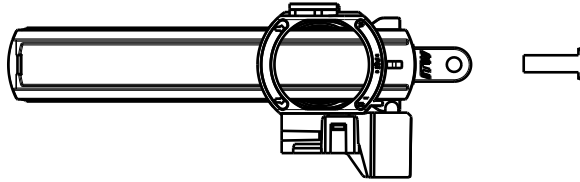

**TECHNICAL DATA FOR REFERENCE ONLY!!**

UNIT LINEARDAMPER WITH SWITCH POS. A  
 46-0072XX

DIRECTION OF DAMPING

UNIT LINEARDAMPER WITH SWITCH POS. B  
 46-0072XX

DIRECTION OF DAMPING

Note: Rack is available in different lengths upon request.

Force (N at 22.5mm/sec)	Force ID
28 ± 4.0	G
22 ± 4.0	W
17 ± 3.0	R
12 ± 2.5	A
6.5 ± 1.0	T

LINEAR DAMPER

1 way

**PART NO.**

**46007FRS**