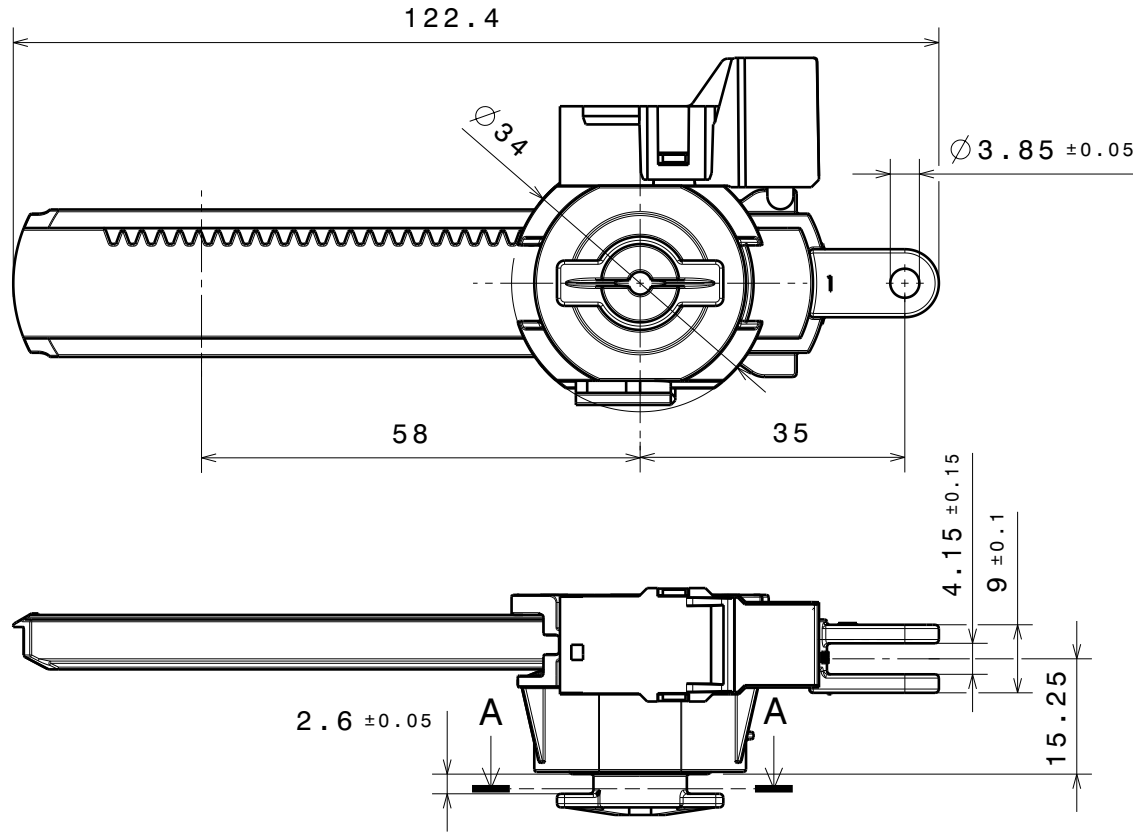

**TECHNICAL DATA FOR REFERENCE ONLY!!**

UNIT LINEARDAMPER WITH SWITCH POS. A  
 46-0072XX

DIRECTION OF DAMPING

UNIT LINEARDAMPER WITH SWITCH POS. B  
 46-0072XX

DIRECTION OF DAMPING

Note: Rack is available in different lengths upon request.

Force (N at 22.5mm/sec)	Force ID
28 ± 4.0	G
22 ± 4.0	W
17 ± 3.0	R
12 ± 2.5	A
6.5 ± 1.0	T

LINEAR DAMPER

1 way

**PART NO.**

**46007FRS**