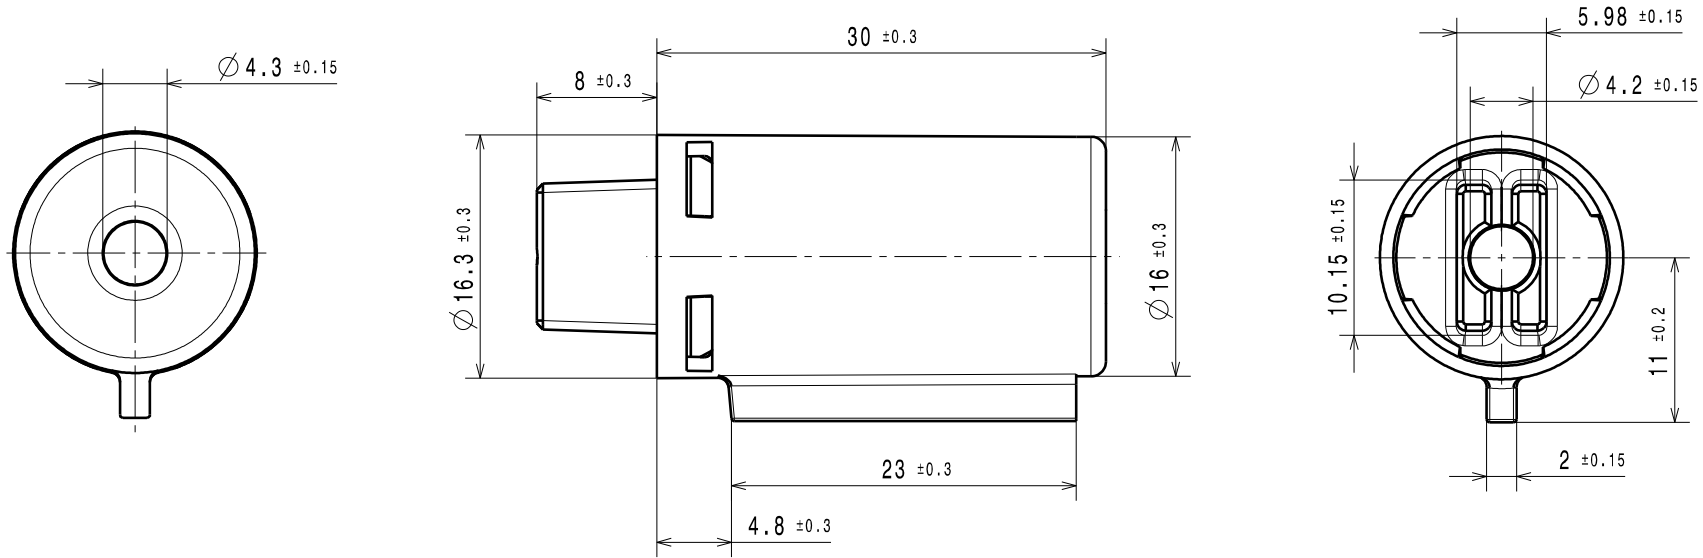

TECHNICAL DATA FOR REFERENCE ONLY!!

Torque at 23°C and 20 rpm	Torque ID
25±5 Ncm	V
17±3.5 Ncm	B
9±2 Ncm	R

Short MID-Torque Hinge Damper

Part No.

943-004MTD