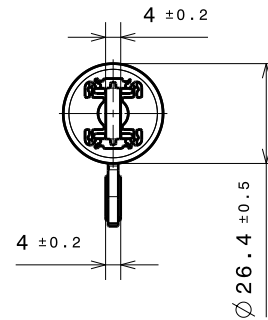

TECHNICAL DATA FOR REFERENCE ONLY!!

PART NUMBER	1.27 KG 50 MM VERTICAL DROP TIME
941-007040	1.5 sec ± 0.4
941-007041	2.0 sec ± 0.5

COMPACT AIR DAMPER

**941007CAD**

**PART NO. 941-007CAD**