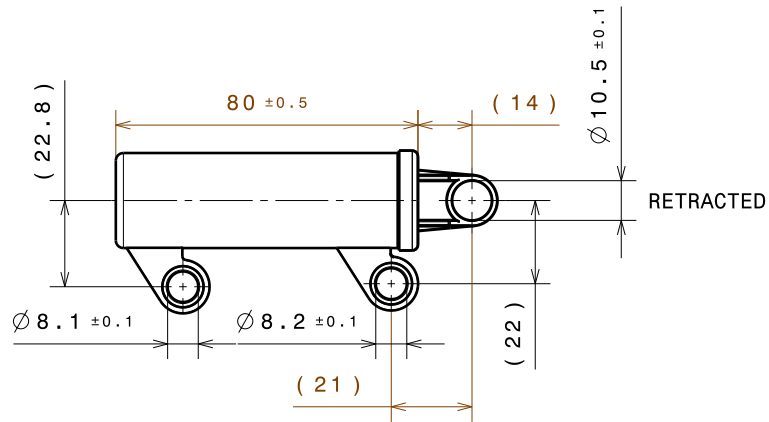

TECHNICAL DATA FOR REFERENCE ONLY!!

PART NUMBER	1.27 KG 50 MM VERTICAL DROP TIME
941-007040	1.5 sec ± 0.4
941-007041	2.0 sec ± 0.5

COMPACT AIR DAMPER

**941007CAD**

**PART NO. 941-007CAD**