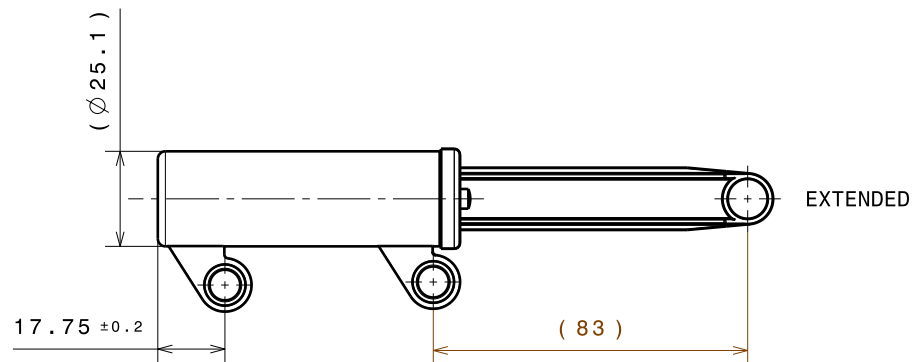

TECHNICAL DATA FOR REFERENCE ONLY!!

PART NUMBER	1.27 KG 50 MM VERTICAL DROP TIME
941-007040	1.5 sec ± 0.4
941-007041	2.0 sec ± 0.5

COMPACT AIR DAMPER

**941007CAD**

**PART NO. 941-007CAD**